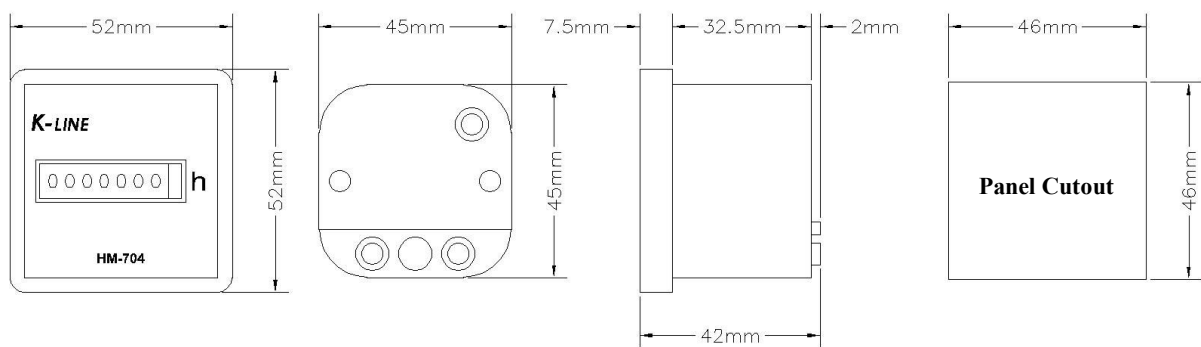

K-Line Hour Meters

Model	: HM-704
Counting Range	: 99999.99 hr.
Square Front	: 52 mm x 52 mm
Rated Voltage	: 220V, 50Hz
Consumption	: 2 Watt
H.V. Test	: 2 KV for 1 minute
Temperature Range	: -20 °C to 65 °C
Figures	: White on black for full hours : Red on black for fractional hours
Accuracy of Display	: 1/100th
Weight	: 55 gms. approx.
Mounting	: Flush panel mount with plastic mounting clamp

Dimensions

Distributor: